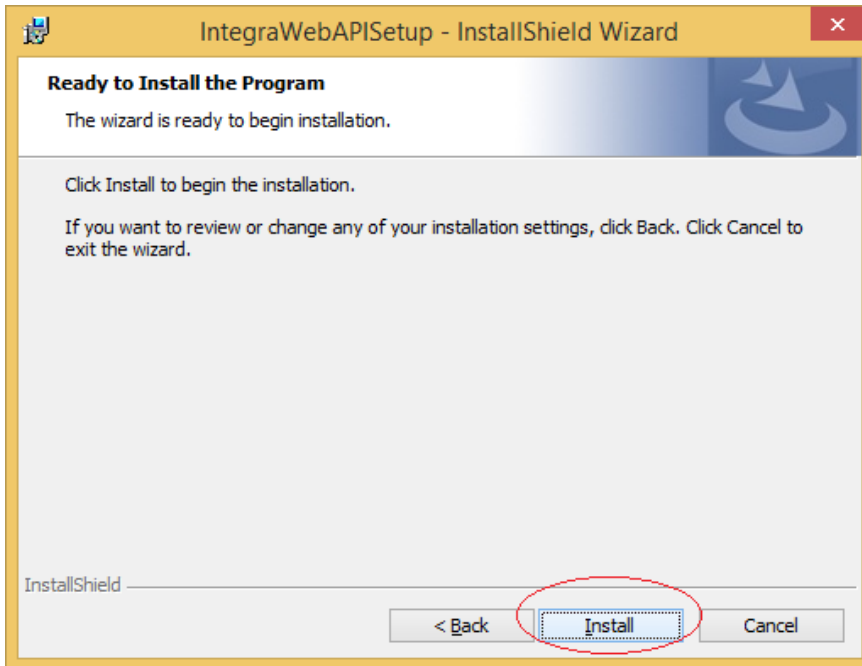

Customer Information
Please enter your information.

User Name:
RBH

Organization:
RBH

InstallShield

< Back Next > Cancel

Full service distributeur in beveiliging

Klik op *Install* om verder te gaan met de installatie.